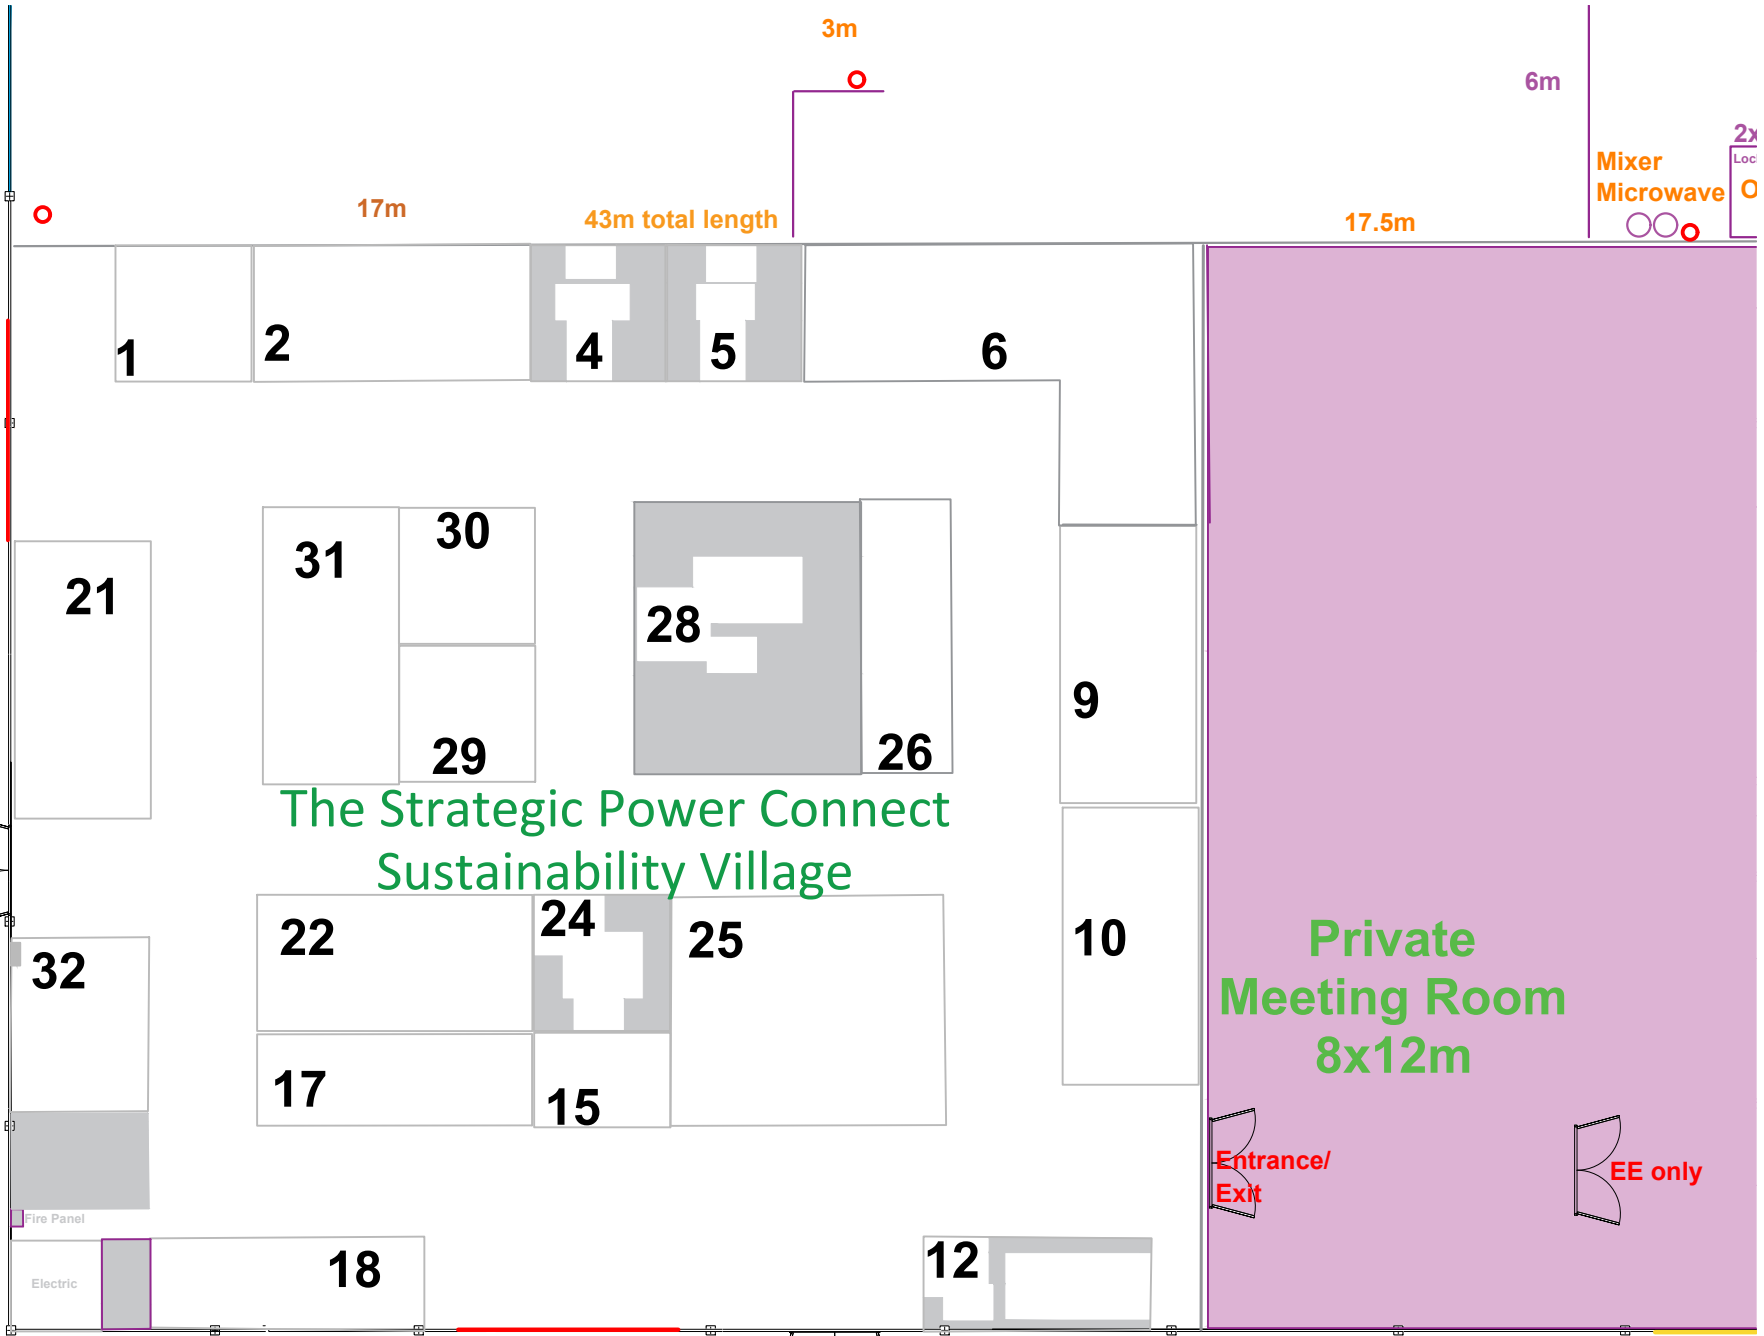

oral
y

Entrance/Exit

5m
Roller
Door

27

Entrance/Exit

26

Eikon Shopping