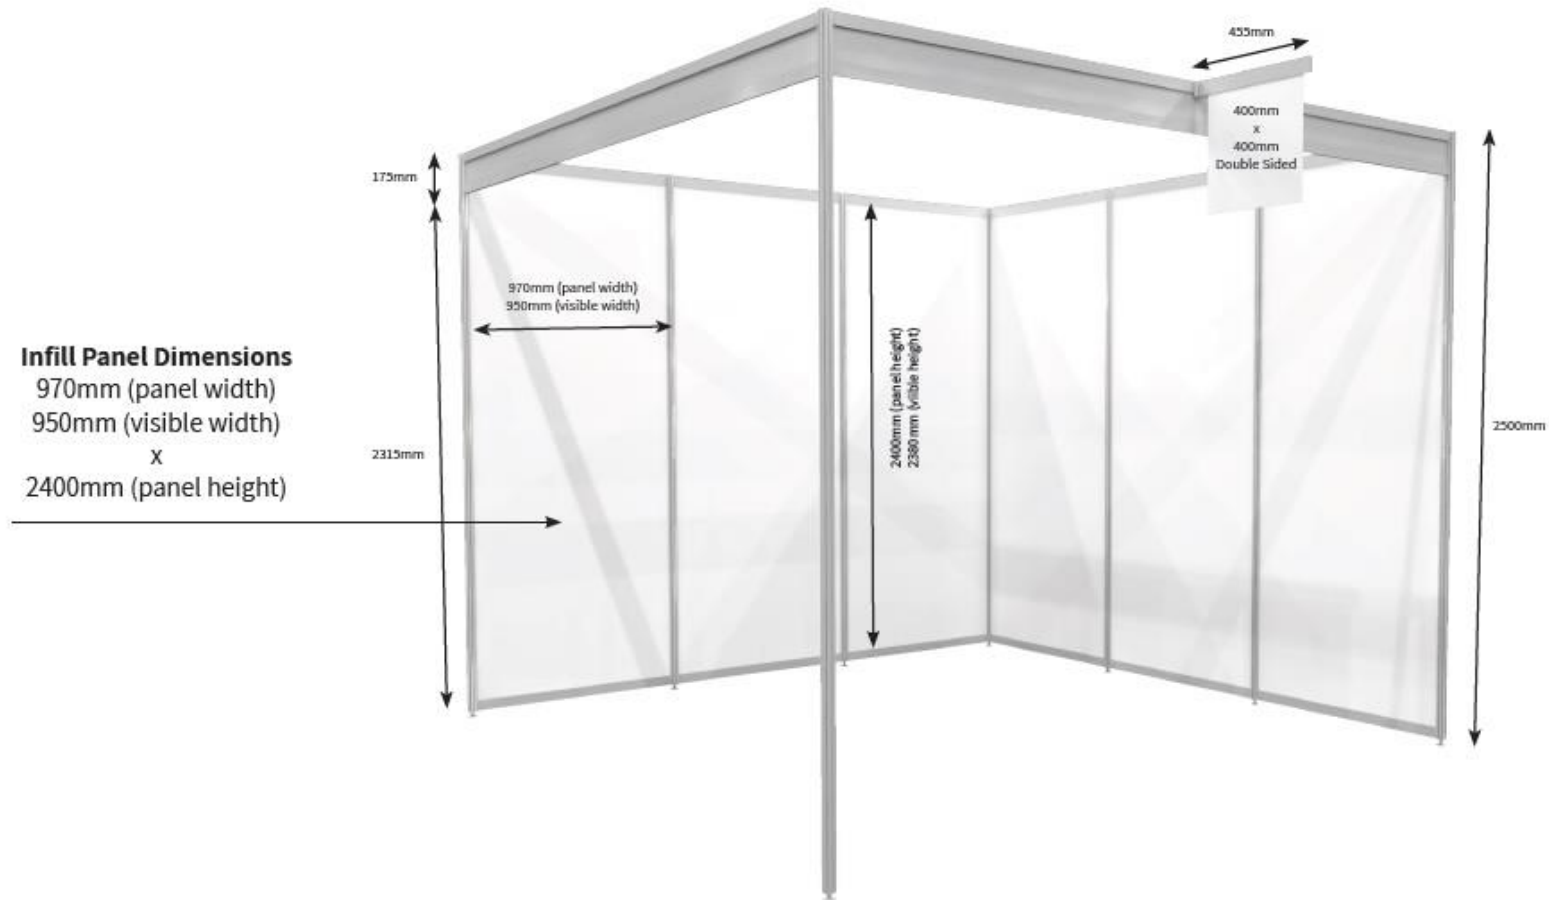

## Your Exhibition Stand

**Please Note:** The above image is a representation only, and is not confirmation of your individual stand space. Your stand may differ in size and orientation, and may have more / less panels.

**All panels are blue-tac compatible only.**

**Strictly NO other fixing to be used direct to the panels and metalwork, including: Velcro, Sellotape, Pins, Nails, Screws & Staples.**

**Any damaged / soiled panels will be charged at a replacement value of £35 each. Any adhesive residue will be charged at minimum £35.**